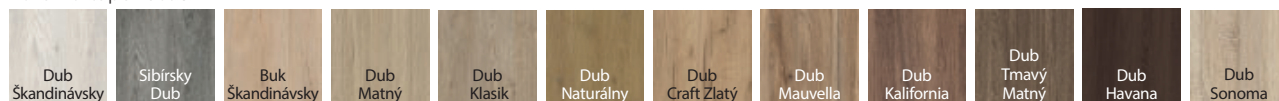

## PALETA FARIEB PORTA

Povrch Portadecor = ♥♥♥♥♥

Fólia Portasynchro 3D = ♥♥♥♥♥

Fólia Portaperfect 3D = ♥♥♥♥♥

## ALTERNATÍVY PRESKLENIA

model J.0

model J.1

model J.2

model J.4

model J.5

model J.6

model J.6  
s čiernym sklom